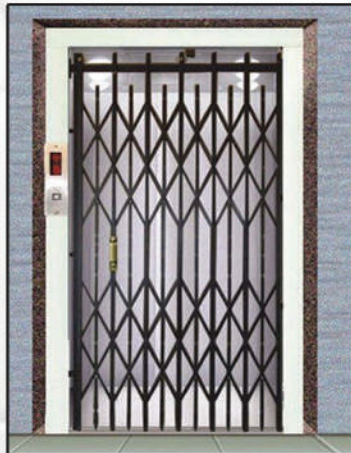

Big Vision Glass Door

MS Powder Coated Cabin

Gold Finish Telescopic Cabin

GLASS CAPSULE CABIN

S.S. Center Opening Door

Collapsible Door

Imperforated Door

Manual Telescopic Door