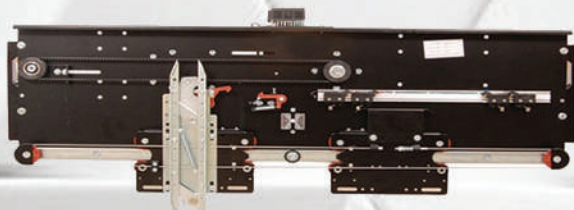

CAR & LANDING HEADER