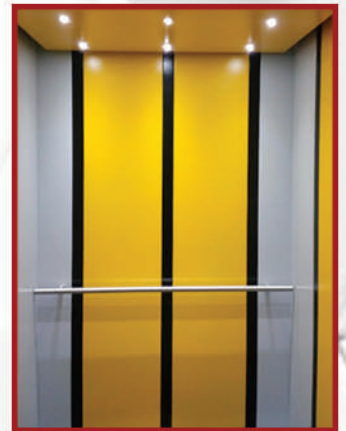

Big Vision Glass Door

MS Powder Coated Cabin

Gold Finish Telescopic Cabin

GLASS CAPSULE CABIN

S.S. Center Opening Door

Collapsible Door

Imperforated Door

Manual Telescopic Door