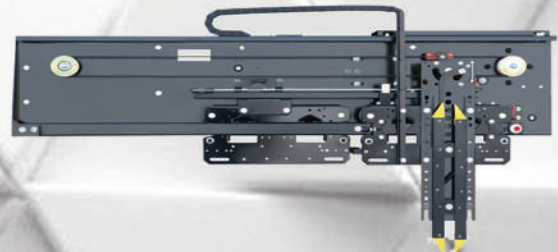

CAR & LANDING HEADER