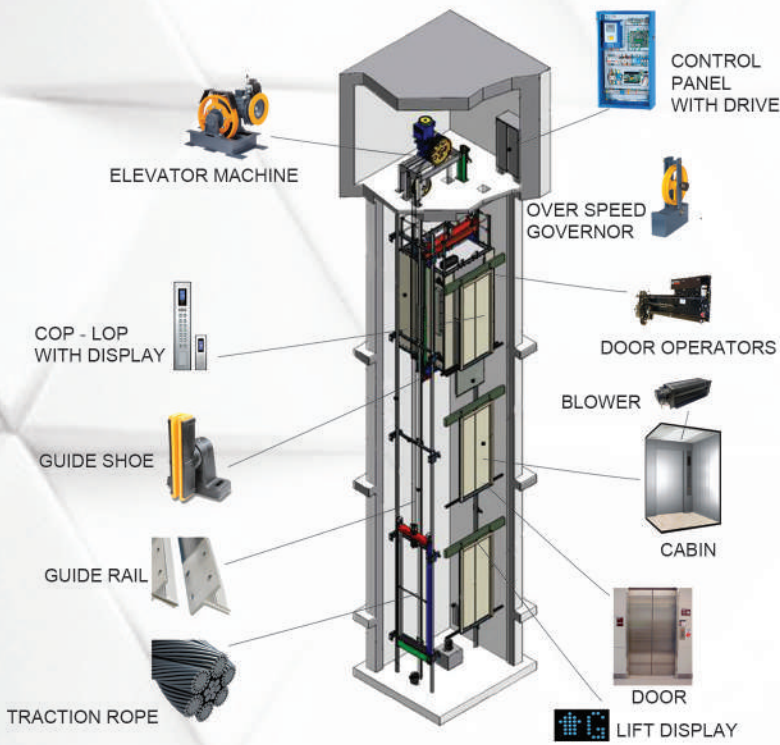

S.S. DESIGNER CAGE

L.O.P & C.O.P

V3F DRIVE

A.R.D.

**CONTROLLER
MRL**

**CONTROLLER
NORMAL**

MRL MACHINE

**NORMAL TRACTION
MACHINE**