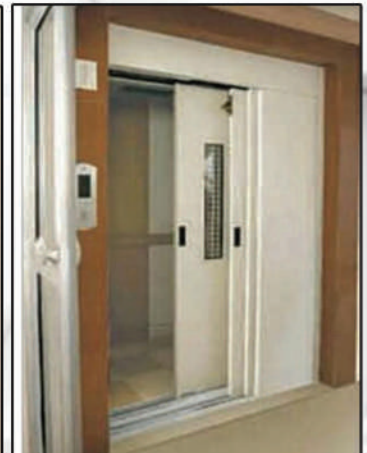

Big Vision Glass Door

MS Powder Coated Cabin

Gold Finish Telescopic Cabin

GLASS CAPSULE CABIN

S.S. Center Opening Door

Collapsible Door

Imperforated Door

Manual Telescopic Door